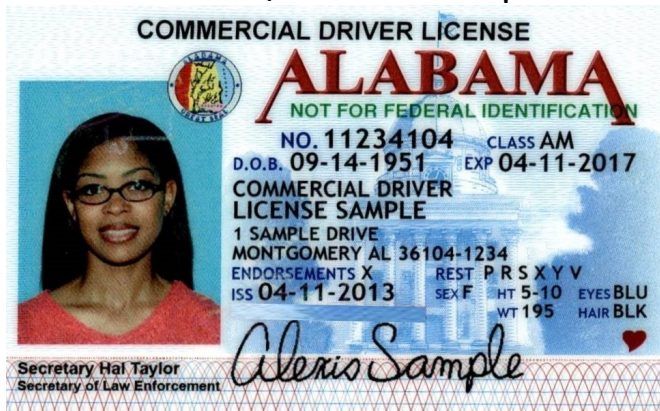

Brings a new look to the Alabama Driver License

STAR ID is Alabama's **OPTIONAL** Real ID compliant driver license/ID.

Required for

- Boarding domestic flights after May 7th, 2025
- Accessing Military bases
- Accessing Regulated Federal facilities

After April 26, 2022

NOT FOR FEDERAL IDENTIFICATION

will be added to Standard Alabama Driver License/ID Cards if it is **NOT** a STAR ID/REAL ID compliant license/ID.

You may be required to produce additional identification documents to: